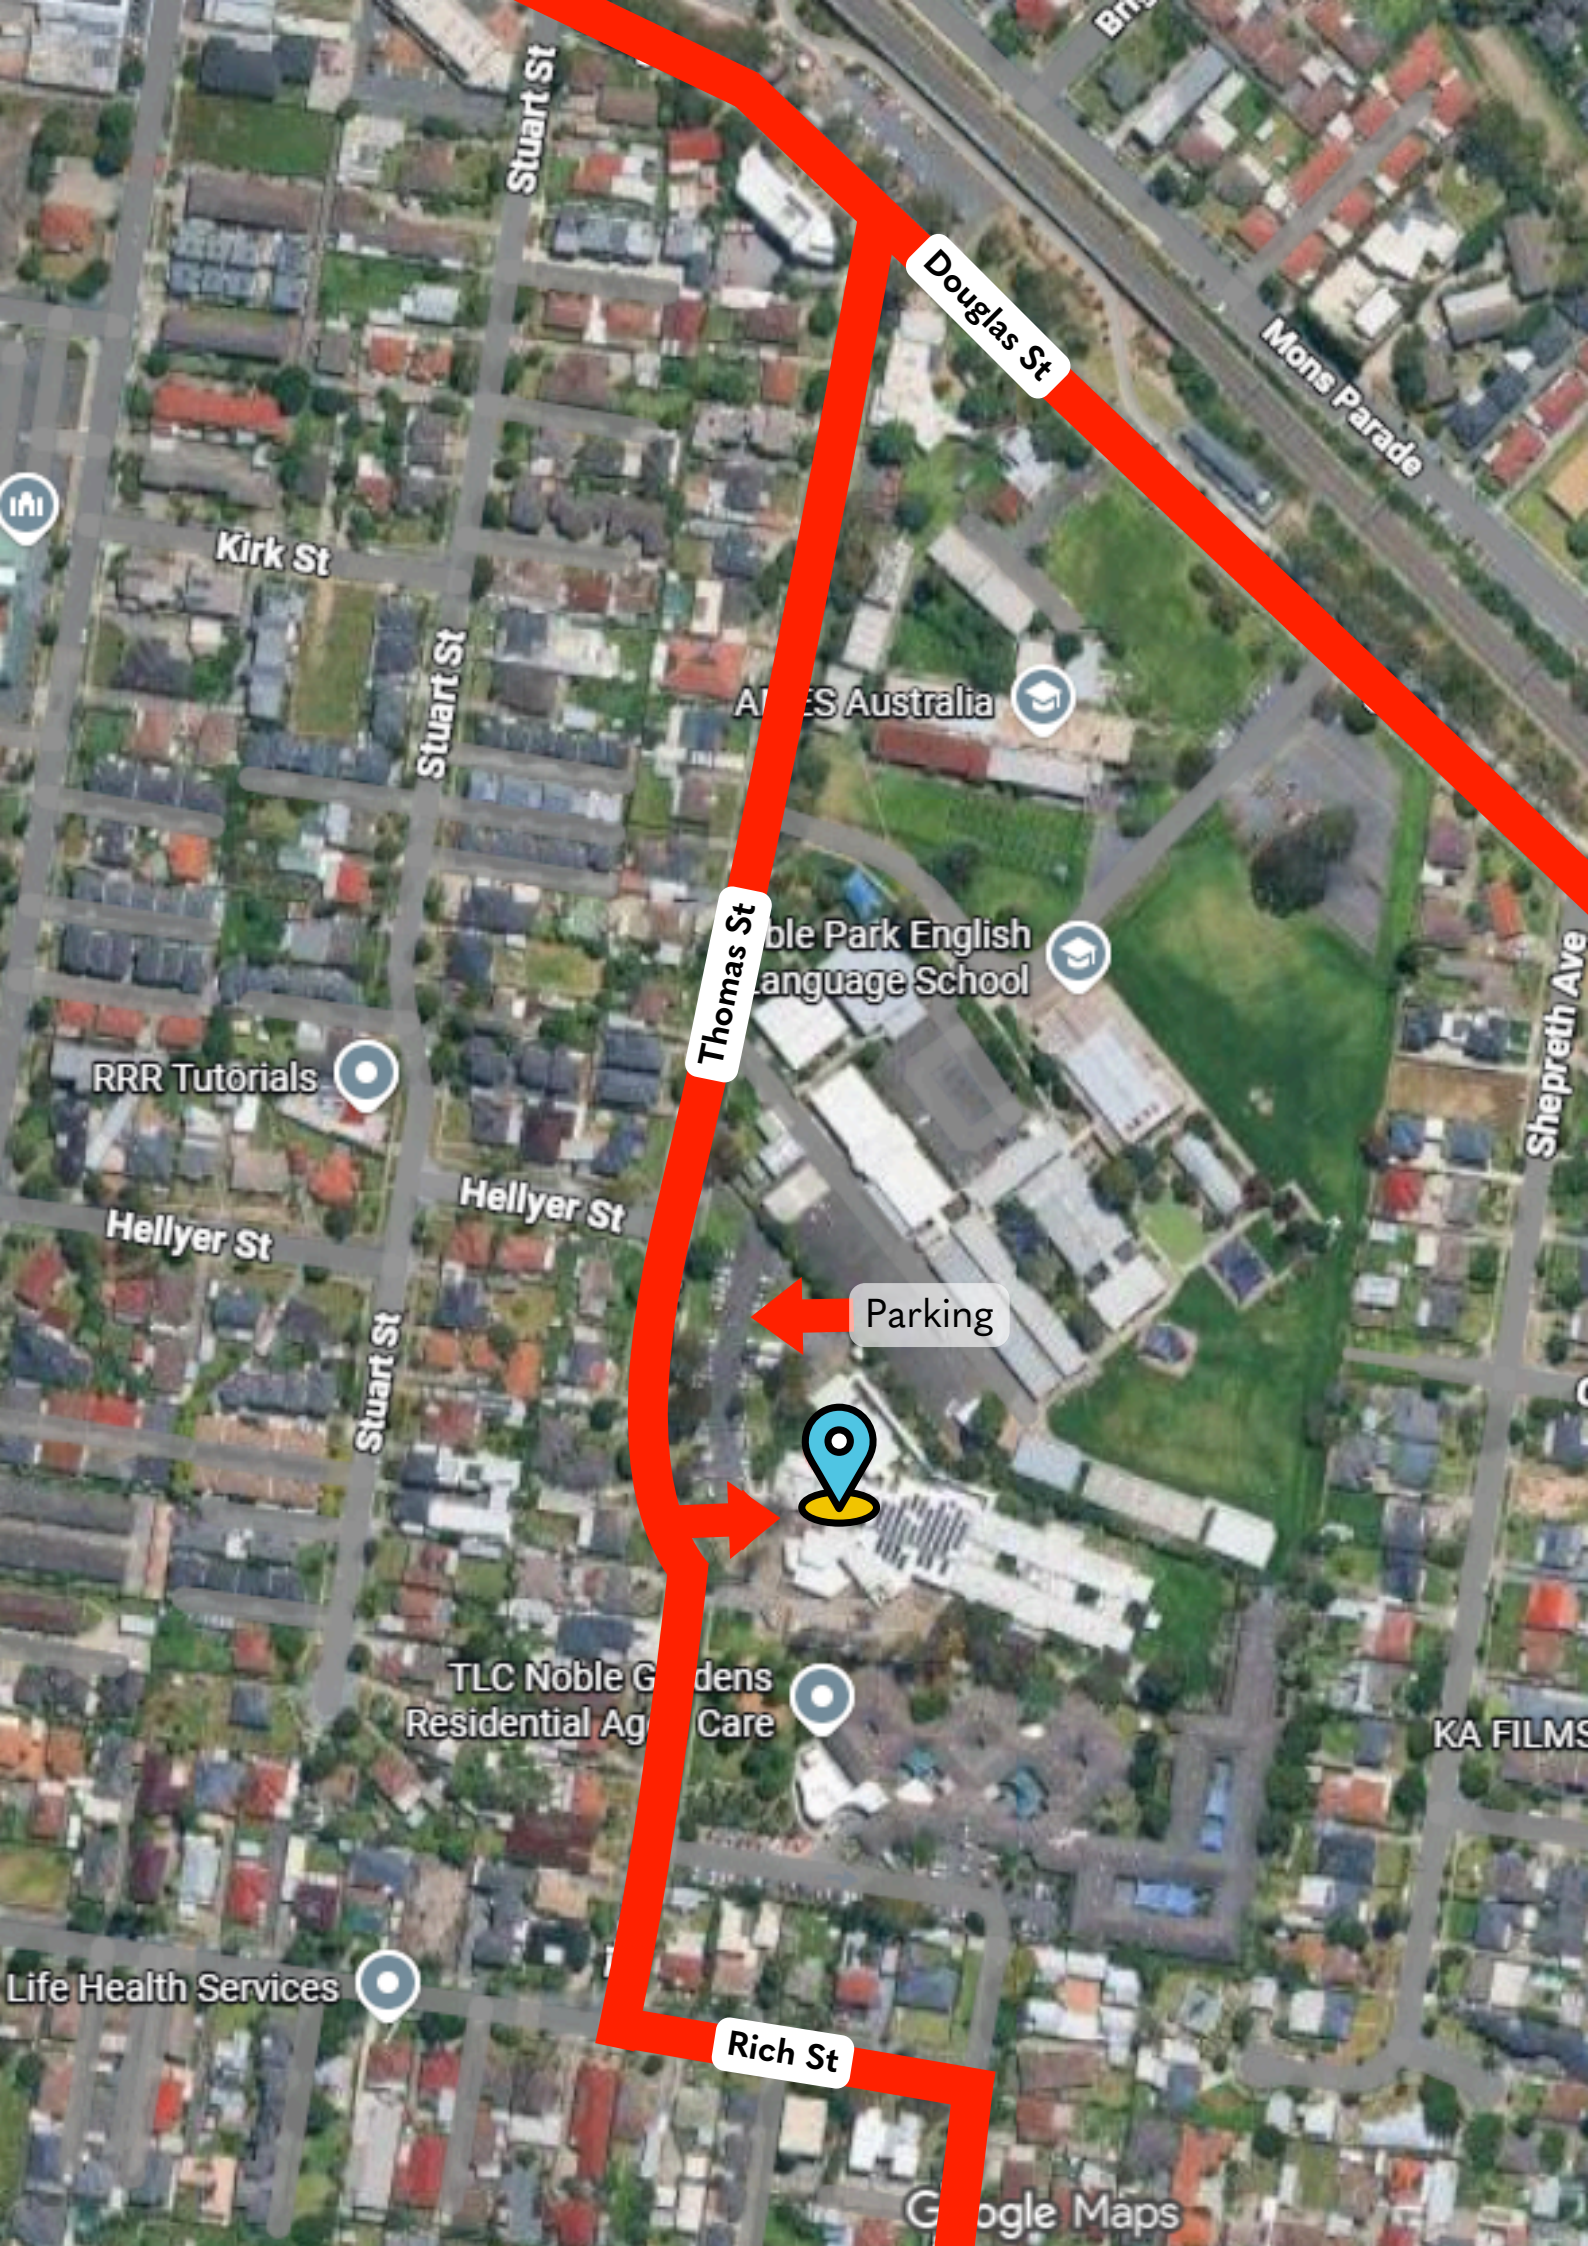

For cancellations, confirmations or any other queries regarding your program please call 9549 2777.

We look forward to seeing you and your family soon.

Kind Regards,

QEC Rainbow PlaySteps Team

[Click here for directions to QEC, 53 Thomas Street, Noble Park 3174](#)

Douglas St

Thomas St

Rich St

Parking

ALLES Australia

Noble Park English Language School

RRR Tutorials

TLC Noble Gardens Residential Age Care