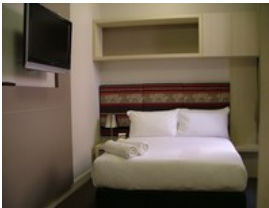

PENSIONE HOTEL

MELBOURNE

Star Rating: 3.5 Star

Walking distance to the Melbourne Exhibition & Convention Centre: 5 minutes

Check-in Time: 1400 hours **Check-out Time:** 1000 hours